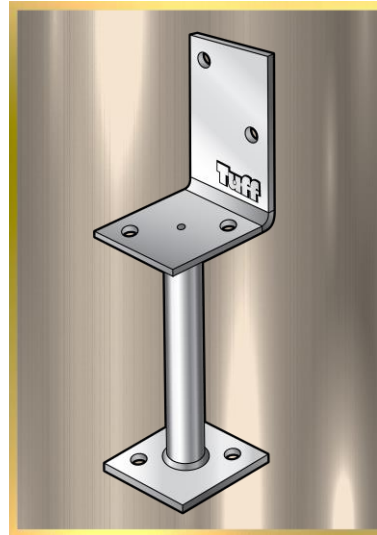

LPS90X200 ANGLE TYPE STIRRUP

PRODUCT CODE	: LPS90X200
BARCODE	: 9314691800438
POST SIZE	: 90MM
BLADE SIZE	: 75MM X 112MM
SHAFT HEIGHT	: 200MM
SHAFT DIAMETER	: 25MM
POST BOLT HOLE	: M12
BASE BOLT HOLE	: 13.5MM
MADE FROM	: 4MM STEEL
FINISHING	: HOT DIP GALVANISED

NOTES:

- IDEAL FOR PERGOLA, CARPORT AND VERANDAH POSTS
- PRIMARILY USED FOR BOLTING TO EXISTING TIMBER DECKING OR CONCRETE BASE
- CAN ALSO BE USED FOR SETTING INTO CONCRETE
- IDEAL FOR POSTS WHERE ACCESS IS LIMITED TO ONLY ONE SIDE OF POST EG. POST LOCATED AGAINST THE WALL
- IDEAL FOR USE WITH ROUN5 PERMAPINE POSTS
- UNIQUE TERMITE RESISTANT DESIGN
- HEAVY DUTY EXTRA WEIGHT BEARING SHAFT