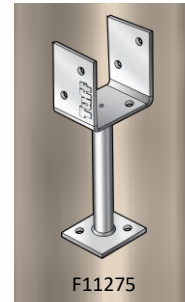

LPS90X200 ANGLE TYPE STIRRUP

PRODUCT CODE	: LPS90X200
BARCODE	: 9314691800438
POST SIZE	: 90MM
BLADE SIZE	: 75MM X 112MM
SHAFT HEIGHT	: 200MM
SHAFT DIAMETER	: 25MM
POST BOLT HOLE	: M12
BASE BOLT HOLE	: 13.5MM
MADE FROM	: 4MM STEEL
FINISHING	: HOT DIP GALVANISED

NOTES:

- IDEAL FOR PERGOLA, CARPORT AND VERANDAH POSTS
- PRIMARILY USED FOR BOLTING TO EXISTING TIMBER DECKING OR CONCRETE BASE
- CAN ALSO BE USED FOR SETTING INTO CONCRETE
- IDEAL FOR POSTS WHERE ACCESS IS LIMITED TO ONLY ONE SIDE OF POST EG. POST LOCATED AGAINST THE WALL
- IDEAL FOR USE WITH ROUN5 PERMAPINE POSTS
- UNIQUE TERMITE RESISTANT DESIGN
- HEAVY DUTY EXTRA WEIGHT BEARING SHAFT