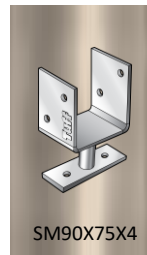

LPS90X200 ANGLE TYPE STIRRUP

PRODUCT CODE	: LPS90X200
BARCODE	: 9314691800438
POST SIZE	: 90MM
BLADE SIZE	: 75MM X 112MM
SHAFT HEIGHT	: 200MM
SHAFT DIAMETER	: 25MM
POST BOLT HOLE	: M12
BASE BOLT HOLE	: 13.5MM
MADE FROM	: 4MM STEEL
FINISHING	: HOT DIP GALVANISED

NOTES:

- IDEAL FOR PERGOLA, CARPORT AND VERANDAH POSTS
- PRIMARILY USED FOR BOLTING TO EXISTING TIMBER DECKING OR CONCRETE BASE
- CAN ALSO BE USED FOR SETTING INTO CONCRETE
- IDEAL FOR POSTS WHERE ACCESS IS LIMITED TO ONLY ONE SIDE OF POST EG. POST LOCATED AGAINST THE WALL
- IDEAL FOR USE WITH ROUN5 PERMAPINE POSTS
- UNIQUE TERMITE RESISTANT DESIGN
- HEAVY DUTY EXTRA WEIGHT BEARING SHAFT