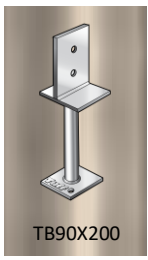

LPS90X200 ANGLE TYPE STIRRUP

PRODUCT CODE	: LPS90X200
BARCODE	: 9314691800438
POST SIZE	: 90MM
BLADE SIZE	: 75MM X 112MM
SHAFT HEIGHT	: 200MM
SHAFT DIAMETER	: 25MM
POST BOLT HOLE	: M12
BASE BOLT HOLE	: 13.5MM
MADE FROM	: 4MM STEEL
FINISHING	: HOT DIP GALVANISED

NOTES:

- IDEAL FOR PERGOLA, CARPORT AND VERANDAH POSTS
- PRIMARILY USED FOR BOLTING TO EXISTING TIMBER DECKING OR CONCRETE BASE
- CAN ALSO BE USED FOR SETTING INTO CONCRETE
- IDEAL FOR POSTS WHERE ACCESS IS LIMITED TO ONLY ONE SIDE OF POST EG. POST LOCATED AGAINST THE WALL
- IDEAL FOR USE WITH ROUN5 PERMAPINE POSTS
- UNIQUE TERMITE RESISTANT DESIGN
- HEAVY DUTY EXTRA WEIGHT BEARING SHAFT